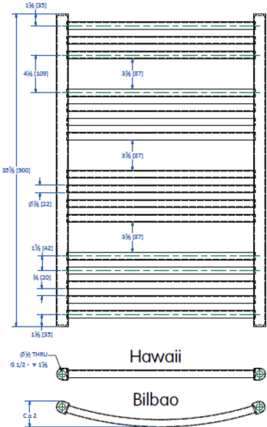

Stock Pricelist 8-2025

Type	Height	Width	Center to Center	BTU @ AWT		Price
Hawaii White						
				180	140	
HA0506WA	23-5/8"	19-5/8"	17-7/8"	1368	769	454.72
HA0509WA	35-3/8"	19-5/8"	17-7/8"	1713	962	508.92
HA0512WA	47-1/4"	19-5/8"	17-7/8"	2511	1411	603.29
HA0515WA	59"	19-5/8"	17-7/8"	3229	1814	704.68
HA0606WA	23-5/8"	23-5/8"	21-7/8"	1596	897	463.12
HA0609WA	35-3/8"	23-5/8"	21-7/8"	1982	1113	580.52
HA0612WA	47-1/4"	23-5/8"	21-7/8"	2915	1638	630.92
HA0615WA	59"	23-5/8"	21-7/8"	3758	2111	729.75
HA0618WA	68-7/8"	23-5/8"	21-7/8"	4480	2517	872.29

Hawaii Chrome

HA0509WAC	35-3/8"	19-5/8"	17-7/8"	1336	751	1071.66
HA0612WAC	47-1/4"	23-5/8"	21-7/8"	2273	1277	1348.00
HA0615WAC	59"	23-5/8"	21-7/8"	2931	1647	1454.51

Bilbao White

HAB0506WA	23-5/8"	19-5/8"	17-7/8"	1368	769	555.06
HAB0509WA	35-3/8"	19-5/8"	17-7/8"	1713	962	609.39
HAB0512WA	47-1/4"	19-5/8"	17-7/8"	2511	1411	720.50
HAB0515WA	59"	19-5/8"	17-7/8"	3229	1814	789.73
HAB0609WA	35-3/8"	23-5/8"	21-7/8"	1982	1113	698.71
HAB0612WA	47-1/4"	23-5/8"	21-7/8"	2915	1638	756.13
HAB0615WA	59"	23-5/8"	21-7/8"	3758	2111	837.77

Bilbao Chrome

HAB0509WAC	35-3/8"	19-5/8"	17-7/8"	1336	751	1111.23
HAB0612WAC	47-1/4"	23-5/8"	21-7/8"	2273	1277	1564.83