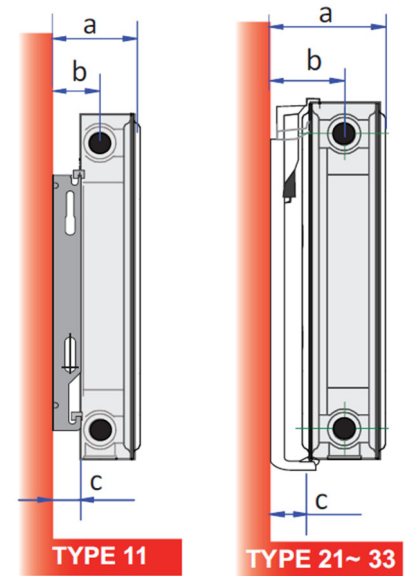

How to order
ORDER CODE: INT 21 XXX YYY Y Z
EXAMPLE: INT 21 300 0400 X
radiator
type
height mm
length mm
Z = L : left conn. • R : right conn. • X : Reverse

type	a	b	c
	inch	inch	inch
11 narrow	3 1/8"	1 3/4"	1 1/8"
11 wide	3 3/4"	2 3/8"	1 3/4"
21	3 7/8"	2 1/2"	1 1/8"
22	5 1/4"	3 1/4"	1 1/8"
33 right	7 1/2"	3 1/4"	1 1/8"
33 left	7 1/2"	7 1/8"	1 1/8"

In Stock Radiators in RAL9016 White (Add $675 List Price Per Radiator for Custom Color)

4 New Park Rd, East Windsor, CT 06088
www.hydrionalternatives.com

Phone 413.543.8733 Fax 413.543.8737
Email: info@hydrionalternatives.com