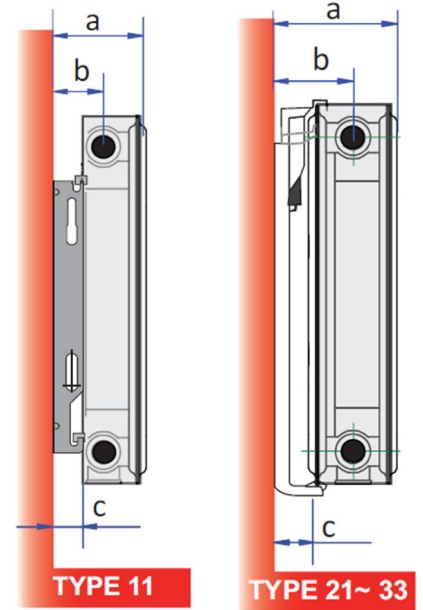

Stock Pricelist 8-2025

Integral	Height x Width	Weight (lbs)	BTU @ AWT		Price
			180	140	
TYPE 22					
INT-22-600x400	23-5/8" x 15-3/4"	31.1	3192	1793	354.64
INT-22-600x600	23-5/8" x 23-5/8"	43.9	4786	2689	419.15
INT-22-600x700	23-5/8" x 27-1/2"	50.0	5583	3137	486.33
INT-22-600x900	23-5/8" x 35-3/8"	62.8	7177	4032	547.84
INT-22-600x1000	23-5/8" x 39-3/8"	69.2	7979	44.83	612.22
INT-22-600x1200	23-5/8" x 47-1/4"	81.8	9573	5378	676.53
INT-22-600x1500	23-5/8" x 59"	100.8	11964	6721	805.68
INT-22-600x1800	23-5/8" x 70-7/8"	120.4	14359	8067	934.04
TYPE 33					
INT-33-500x400	19-5/8" x 15-3/4"	37.5	3348	1881	406.81
INT-33-500x600	19-5/8" x 23-5/8"	52.7	4906	2756	512.14
INT-33-500x700	19-5/8" x 27-1/2"	60.4	5725	2756	571.92
INT-33-500x900	19-5/8" x 35-3/8"	75.8	7361	4135	654.54
INT-33-500x1000	19-5/8" x 39-3/8"	83.6	8175	4593	737.17
INT-33-600x600	23-5/8" x 23-5/8"	64.2	6139	3449	564.57
INT-33-600x900	23-5/8" x 35-3/8"	92.4	9210	5174	764.73
INT-33-600x1000	23-5/8" x 39-3/8"	101.9	10234	5749	864.54
INT-33-600x1200	23-5/8" x 47-1/4"	120.6	12282	6900	964.49
INT-33-600x1500	23-5/8" x 59"	148.8	15349	8623	1164.45
INT-33-600x1800	23-5/8" x 70-7/8"	177.5	18420	10348	1364.28

type	a	b	c
	inch	inch	inch
11 narrow	3 1/8"	1 3/4"	1 1/8"
11 wide	3 3/4"	2 3/8"	1 3/4"
21	3 7/8"	2 1/2"	1 1/8"
22	5 1/4"	3 1/4"	1 1/8"
33 right	7 1/2"	3 1/4"	1 1/8"
33 left	7 1/2"	7 1/8"	1 1/8"