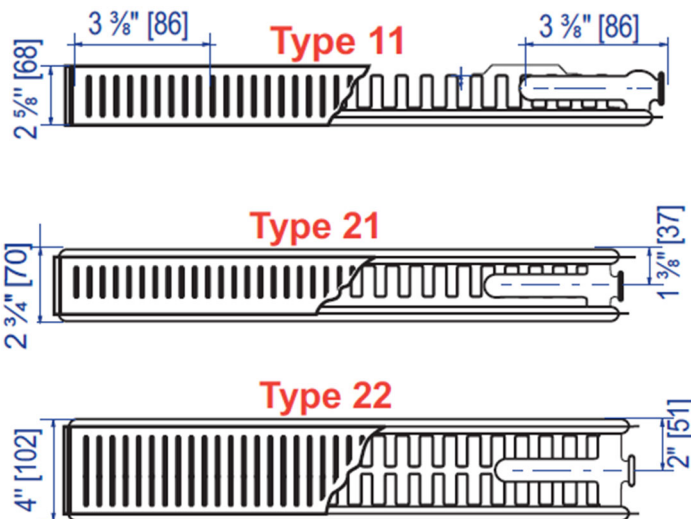

Stock Pricelist 8-2025

Integral	Height x Width	Weight (lbs)	BTU @ AWT		Price
			180	140	
TYPE 22					
INT-22-600x400	23-5/8" x 15-3/4"	31.1	3192	1793	354.64
INT-22-600x600	23-5/8" x 23-5/8"	43.9	4786	2689	419.15
INT-22-600x700	23-5/8" x 27-1/2"	50.0	5583	3137	486.33
INT-22-600x900	23-5/8" x 35-3/8"	62.8	7177	4032	547.84
INT-22-600x1000	23-5/8" x 39-3/8"	69.2	7979	44.83	612.22
INT-22-600x1200	23-5/8" x 47-1/4"	81.8	9573	5378	676.53
INT-22-600x1500	23-5/8" x 59"	100.8	11964	6721	805.68
INT-22-600x1800	23-5/8" x 70-7/8"	120.4	14359	8067	934.04
TYPE 33					
INT-33-500x400	19-5/8" x 15-3/4"	37.5	3348	1881	406.81
INT-33-500x600	19-5/8" x 23-5/8"	52.7	4906	2756	512.14
INT-33-500x700	19-5/8" x 27-1/2"	60.4	5725	2756	571.92
INT-33-500x900	19-5/8" x 35-3/8"	75.8	7361	4135	654.54
INT-33-500x1000	19-5/8" x 39-3/8"	83.6	8175	4593	737.17
INT-33-600x600	23-5/8" x 23-5/8"	64.2	6139	3449	564.57
INT-33-600x900	23-5/8" x 35-3/8"	92.4	9210	5174	764.73
INT-33-600x1000	23-5/8" x 39-3/8"	101.9	10234	5749	864.54
INT-33-600x1200	23-5/8" x 47-1/4"	120.6	12282	6900	964.49
INT-33-600x1500	23-5/8" x 59"	148.8	15349	8623	1164.45
INT-33-600x1800	23-5/8" x 70-7/8"	177.5	18420	10348	1364.28

type	a	b	c
	inch	inch	inch
11 narrow	3 1/8"	1 3/4"	1 1/8"
11 wide	3 3/4"	2 3/8"	1 3/4"
21	3 7/8"	2 1/2"	1 1/8"
22	5 1/4"	3 1/4"	1 1/8"
33 right	7 1/2"	3 1/4"	1 1/8"
33 left	7 1/2"	7 1/8"	1 1/8"