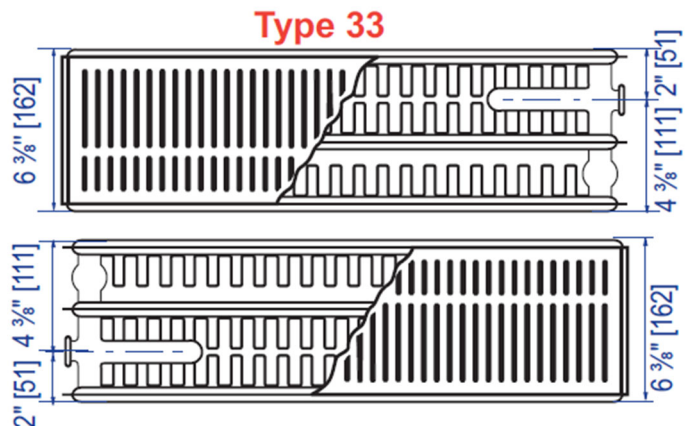

Stock Pricelist 8-2025

Integral	Height x Width	Weight (lbs)	BTU @ AWT		Price
			180	140	
TYPE 22					
INT-22-600x400	23-5/8" x 15-3/4"	31.1	3192	1793	354.64
INT-22-600x600	23-5/8" x 23-5/8"	43.9	4786	2689	419.15
INT-22-600x700	23-5/8" x 27-1/2"	50.0	5583	3137	486.33
INT-22-600x900	23-5/8" x 35-3/8"	62.8	7177	4032	547.84
INT-22-600x1000	23-5/8" x 39-3/8"	69.2	7979	44.83	612.22
INT-22-600x1200	23-5/8" x 47-1/4"	81.8	9573	5378	676.53
INT-22-600x1500	23-5/8" x 59"	100.8	11964	6721	805.68
INT-22-600x1800	23-5/8" x 70-7/8"	120.4	14359	8067	934.04
TYPE 33					
INT-33-500x400	19-5/8" x 15-3/4"	37.5	3348	1881	406.81
INT-33-500x600	19-5/8" x 23-5/8"	52.7	4906	2756	512.14
INT-33-500x700	19-5/8" x 27-1/2"	60.4	5725	2756	571.92
INT-33-500x900	19-5/8" x 35-3/8"	75.8	7361	4135	654.54
INT-33-500x1000	19-5/8" x 39-3/8"	83.6	8175	4593	737.17
INT-33-600x600	23-5/8" x 23-5/8"	64.2	6139	3449	564.57
INT-33-600x900	23-5/8" x 35-3/8"	92.4	9210	5174	764.73
INT-33-600x1000	23-5/8" x 39-3/8"	101.9	10234	5749	864.54
INT-33-600x1200	23-5/8" x 47-1/4"	120.6	12282	6900	964.49
INT-33-600x1500	23-5/8" x 59"	148.8	15349	8623	1164.45
INT-33-600x1800	23-5/8" x 70-7/8"	177.5	18420	10348	1364.28

type	a	b	c
	inch	inch	inch
11 narrow	3 1/8"	1 3/4"	1 1/8"
11 wide	3 3/4"	2 3/8"	1 3/4"
21	3 7/8"	2 1/2"	1 1/8"
22	5 1/4"	3 1/4"	1 1/8"
33 right	7 1/2"	3 1/4"	1 1/8"
33 left	7 1/2"	7 1/8"	1 1/8"