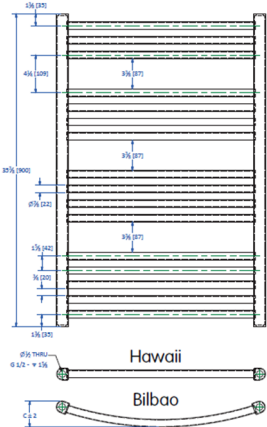

# Stock Pricelist 3-2024

Type	Height	Width	Center to Center	BTU @ AWT		Price
				180	140	
<b>Hawaii White</b>						
HA0506WA	23-5/8"	19-5/8"	17-7/8"	1368	769	<b>363.77</b>
HA0509WA	35-3/8"	19-5/8"	17-7/8"	1713	962	<b>407.14</b>
HA0512WA	47-1/4"	19-5/8"	17-7/8"	2511	1411	<b>482.63</b>
HA0515WA	59"	19-5/8"	17-7/8"	3229	1814	<b>563.75</b>
HA0606WA	23-5/8"	23-5/8"	21-7/8"	1596	897	<b>370.49</b>
HA0609WA	35-3/8"	23-5/8"	21-7/8"	1982	1113	<b>464.42</b>
HA0612WA	47-1/4"	23-5/8"	21-7/8"	2915	1638	<b>504.74</b>
HA0615WA	59"	23-5/8"	21-7/8"	3758	2111	<b>583.80</b>
HA0618WA	68-7/8"	23-5/8"	21-7/8"	4480	2517	<b>697.83</b>

<b>Hawaii Chrome</b>						
HA0509WAC	35-3/8"	19-5/8"	17-7/8"	1336	751	<b>857.33</b>
HA0612WAC	47-1/4"	23-5/8"	21-7/8"	2273	1277	<b>1078.40</b>
HA0615WAC	59"	23-5/8"	21-7/8"	2931	1647	<b>1163.61</b>

<b>Bilbao White</b>						
HAB0506WA	23-5/8"	19-5/8"	17-7/8"	1368	769	<b>444.05</b>
HAB0509WA	35-3/8"	19-5/8"	17-7/8"	1713	962	<b>487.52</b>
HAB0512WA	47-1/4"	19-5/8"	17-7/8"	2511	1411	<b>576.40</b>
HAB0515WA	59"	19-5/8"	17-7/8"	3229	1814	<b>631.79</b>
HAB0609WA	35-3/8"	23-5/8"	21-7/8"	1982	1113	<b>558.97</b>
HAB0612WA	47-1/4"	23-5/8"	21-7/8"	2915	1638	<b>604.91</b>
HAB0615WA	59"	23-5/8"	21-7/8"	3758	2111	<b>670.22</b>

<b>Bilbao Chrome</b>						
HAB0509WAC	35-3/8"	19-5/8"	17-7/8"	1336	751	<b>888.98</b>
HAB0612WAC	47-1/4"	23-5/8"	21-7/8"	2273	1277	<b>1251.86</b>