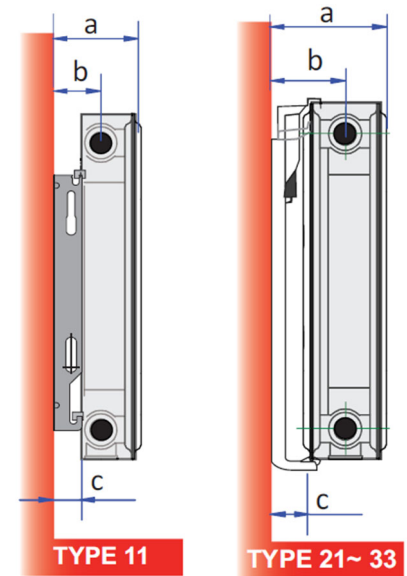

How to order
ORDER CODE: INT 21 XXX YYY Y Z
EXAMPLE: INT 21 300 0400 X
radiator
type
height mm
length mm
Z = L : left conn. • R : right conn. • X : Reverse

type	a	b	c
	inch	inch	inch
11 narrow	3 1/8"	1 3/4"	1 1/8"
11 wide	3 3/4"	2 3/8"	1 3/4"
21	3 7/8"	2 1/2"	1 1/8"
22	5 1/4"	3 1/4"	1 1/8"
33 right	7 1/2"	3 1/4"	1 1/8"
33 left	7 1/2"	7 1/8"	1 1/8"

In Stock Radiators in RAL9016 White (Add $675 List Price Per Radiator for Custom Color)

4 New Park Rd, East Windsor, CT 06088
www.hydronicalternatives.com

Phone 413.543.8733 Fax 413.543.8737
Email: info@hydronicalternatives.com