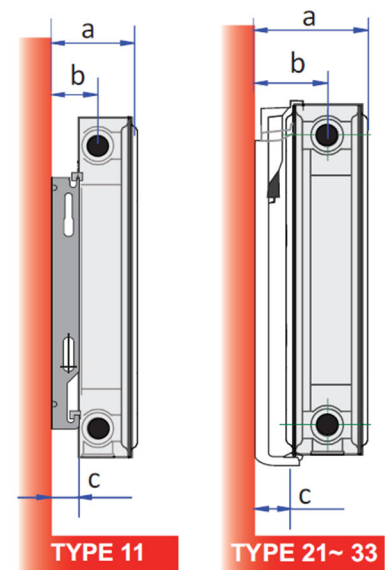

ORDER CODE: INT 21 XXX YYY Z
EXAMPLE: INT 21 300 0400 X
radiator type height mm length mm
Z = L : left conn. • R : right conn. • X : Reverse

type	a	b	c
	inch	inch	inch
11 narrow	3 1/8"	1 3/4"	1 1/8"
11 wide	3 3/4"	2 3/8"	1 3/4"
21	3 7/8"	2 1/2"	1 1/8"
22	5 1/4"	3 1/4"	1 1/8"
33 right	7 1/2"	3 1/4"	1 1/8"
33 left	7 1/2"	7 1/8"	1 1/8"

In Stock Radiators in RAL9016 White (Add $675 List Price Per Radiator for Custom Color)