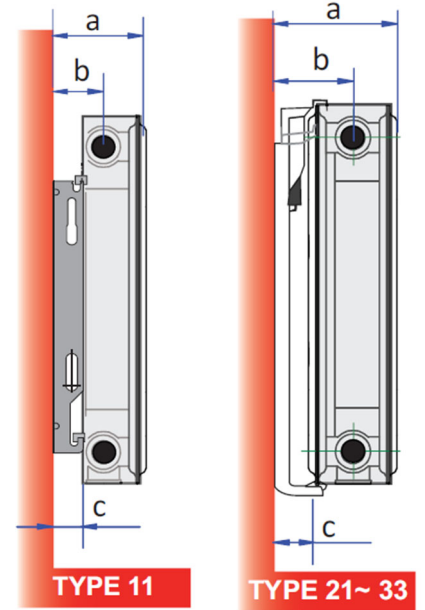

Stock Pricelist 3-2024

Integral	Height x Width	Weight (lbs)	BTU @ AWT		Price
			180	140	
TYPE 22					
INT-22-600x400	23-5/8" x 15-3/4"	31.1	3192	1793	283.71
INT-22-600x600	23-5/8" x 23-5/8"	43.9	4786	2689	335.32
INT-22-600x700	23-5/8" x 27-1/2"	50.0	5583	3137	386.66
INT-22-600x900	23-5/8" x 35-3/8"	62.8	7177	4032	438.27
INT-22-600x1000	23-5/8" x 39-3/8"	69.2	7979	44.83	489.77
INT-22-600x1200	23-5/8" x 47-1/4"	81.8	9573	5378	541.22
INT-22-600x1500	23-5/8" x 59"	100.8	11964	6721	644.54
INT-22-600x1800	23-5/8" x 70-7/8"	120.4	14359	8067	747.23
TYPE 33					
INT-33-500x400	19-5/8" x 15-3/4"	37.5	3348	1881	325.45
INT-33-500x600	19-5/8" x 23-5/8"	52.7	4906	2756	409.71
INT-33-500x700	19-5/8" x 27-1/2"	60.4	5725	2756	457.54
INT-33-500x900	19-5/8" x 35-3/8"	75.8	7361	4135	523.64
INT-33-500x1000	19-5/8" x 39-3/8"	83.6	8175	4593	589.73
INT-33-600x600	23-5/8" x 23-5/8"	64.2	6139	3449	451.66
INT-33-600x900	23-5/8" x 35-3/8"	92.4	9210	5174	611.78
INT-33-600x1000	23-5/8" x 39-3/8"	101.9	10234	5749	691.64
INT-33-600x1200	23-5/8" x 47-1/4"	120.6	12282	6900	771.59
INT-33-600x1500	23-5/8" x 59"	148.8	15349	8623	931.56
INT-33-600x1800	23-5/8" x 70-7/8"	177.5	18420	10348	1091.42

type		a inch	b inch	c inch
11 narrow		3 1/8"	1 3/4"	1 1/8"
11 wide		3 3/4"	2 3/8"	1 3/4"
21		3 7/8"	2 1/2"	1 1/8"
22		5 1/4"	3 1/4"	1 1/8"
33 right		7 1/2"	3 1/4"	1 1/8"
33 left		7 1/2"	7 1/8"	1 1/8"