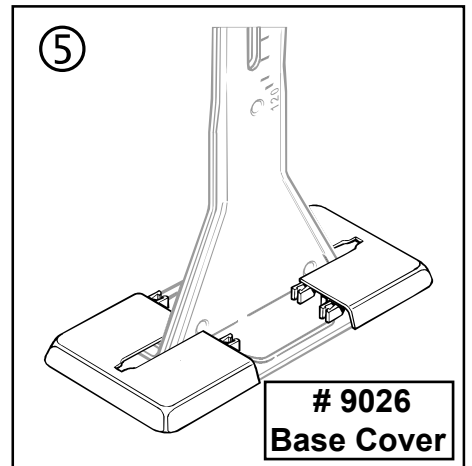

Pedestal for free-standing Radiator Installation

Number of pedestals needed per radiator

Radiator heights 11 3/4" - 19 5/8"		Radiator heights 23 5/8" - 35 3/8"	
Radiator length	Qty per radiator	Radiator length	Qty per radiator
16 - 70"	2	16 - 48"	2
75 - 118"	3	51 - 70"	3
		75 - 94"	4
		98 - 118"	5

Attention: Distance at lower edge - Maximum 5 3/4"

9025 - For 21 Series Radiators
9025A - For 22 Series Radiators
9026 - Base Cover