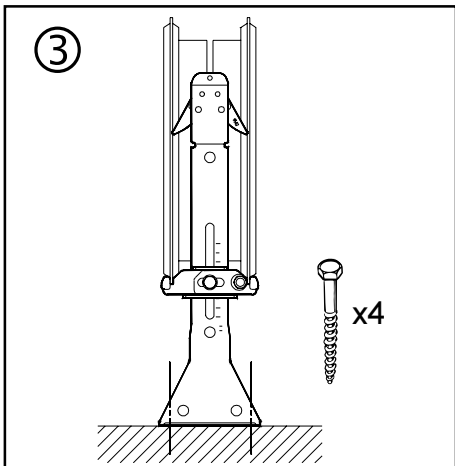

Pedestal for free-standing Radiator Installation

Number of pedestals needed per radiator

Radiator heights 11 3/4" - 19 5/8"		Radiator heights 23 5/8" - 35 3/8"	
Radiator length	Qty per radiator	Radiator length	Qty per radiator
16 - 70"	2	16 - 48"	2
75 - 118"	3	51 - 70"	3
		75 - 94"	4
		98 - 118"	5

Attention: Distance at lower edge - Maximum 5 3/4"

9025 - For 21 Series Radiators
9025A - For 22 Series Radiators
9026 - Base Cover