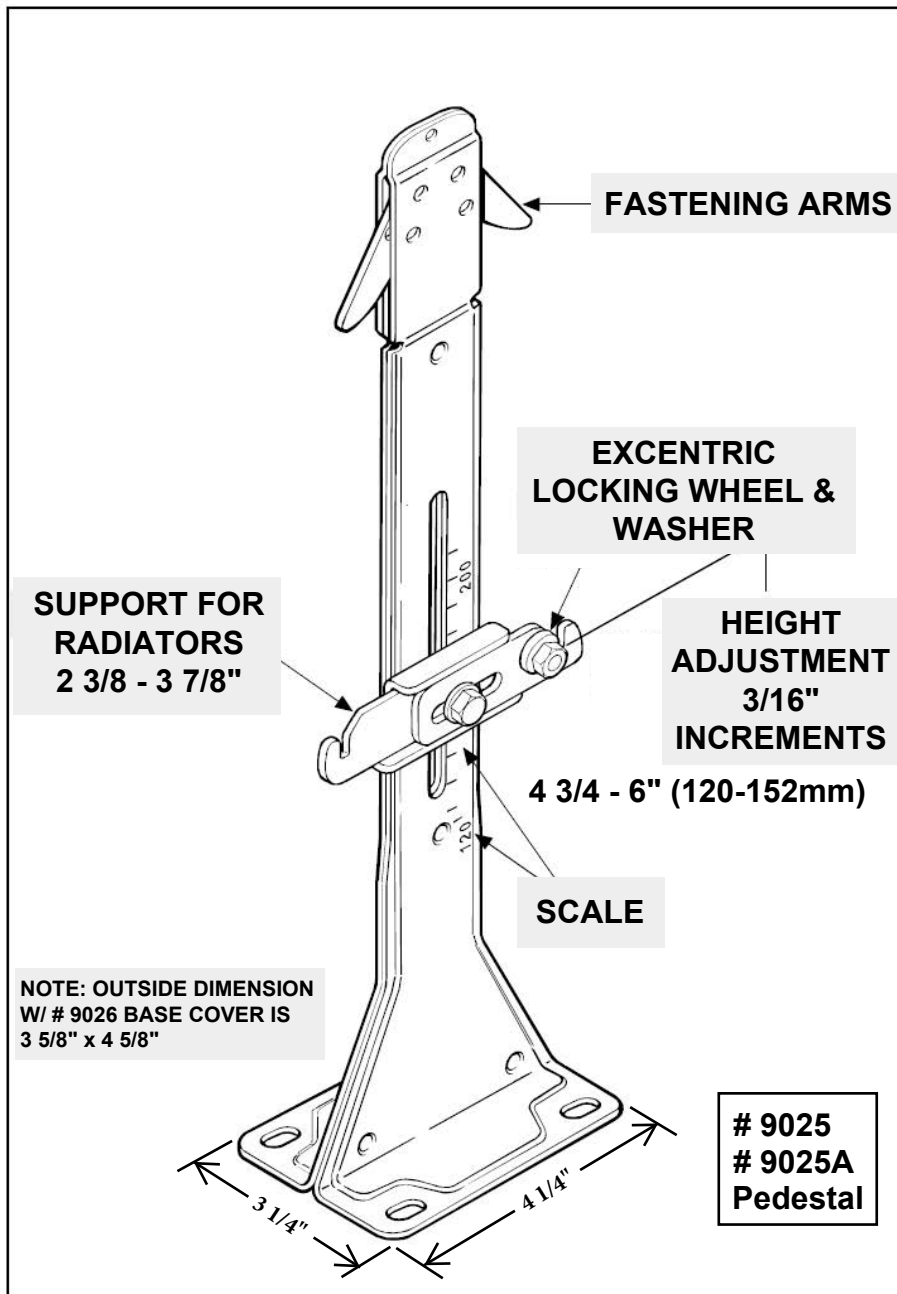

Pedestal for free-standing Radiator Installation

Number of pedestals needed per radiator

Radiator heights 11 3/4" - 19 5/8"		Radiator heights 23 5/8" - 35 3/8"	
Radiator length	Qty per radiator	Radiator length	Qty per radiator
16 - 70"	2	16 - 48"	2
75 - 118"	3	51 - 70"	3
		75 - 94"	4
		98 - 118"	5

Attention: Distance at lower edge - Maximum 5 3/4"

9025 - For 21 Series Radiators
9025A - For 22 Series Radiators
9026 - Base Cover