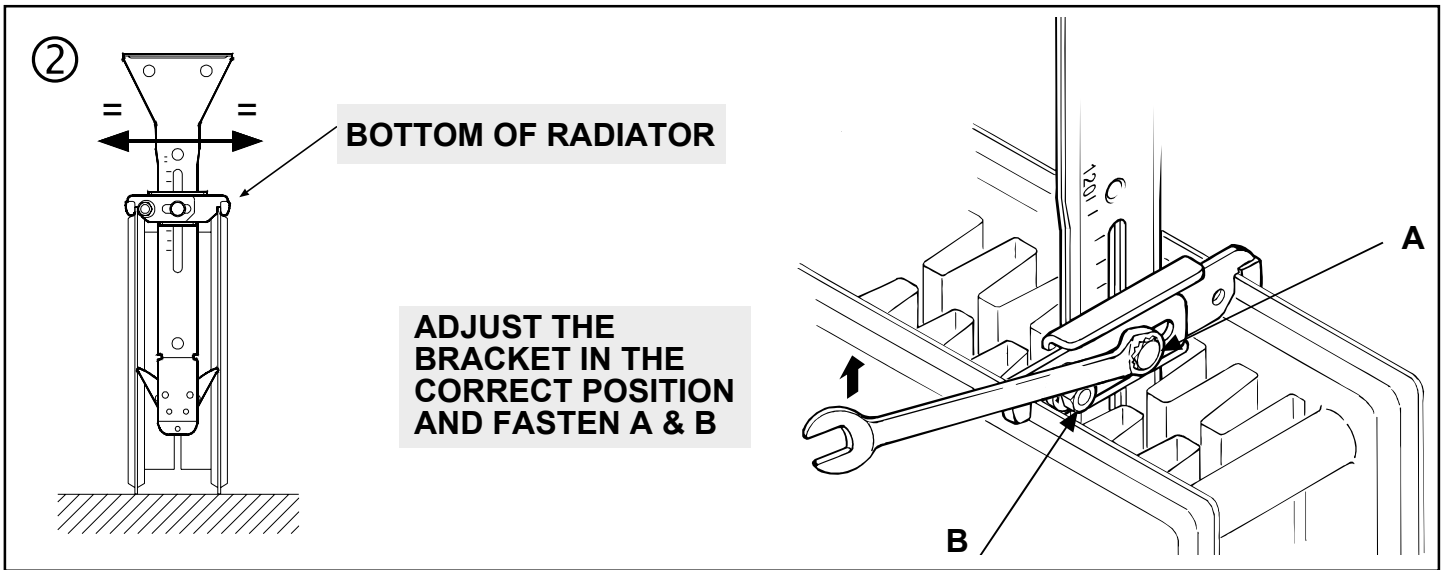

Pedestal for free-standing Radiator Installation

Number of pedestals needed per radiator

Radiator heights 11 3/4" - 19 5/8"		Radiator heights 23 5/8" - 35 3/8"	
Radiator length	Qty per radiator	Radiator length	Qty per radiator
16 - 70"	2	16 - 48"	2
75 - 118"	3	51 - 70"	3
		75 - 94"	4
		98 - 118"	5

Attention: Distance at lower edge - Maximum 5 3/4"

9025 - For 21 Series Radiators
9025A - For 22 Series Radiators
9026 - Base Cover