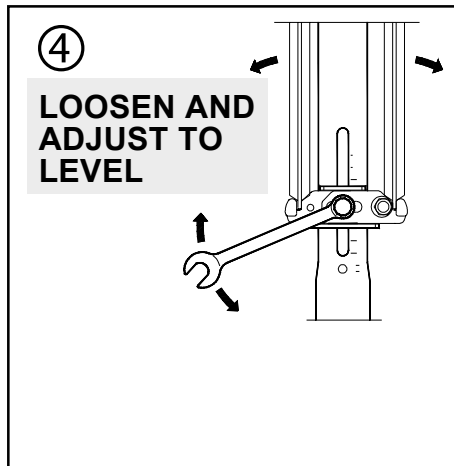

Pedestal for free-standing Radiator Installation

Number of pedestals needed per radiator

Radiator heights 11 3/4" - 19 5/8"		Radiator heights 23 5/8" - 35 3/8"	
Radiator length	Qty per radiator	Radiator length	Qty per radiator
16 - 70"	2	16 - 48"	2
75 - 118"	3	51 - 70"	3
		75 - 94"	4
		98 - 118"	5

Attention: Distance at lower edge - Maximum 5 3/4"

9025 - For 21 Series Radiators
9025A - For 22 Series Radiators
9026 - Base Cover