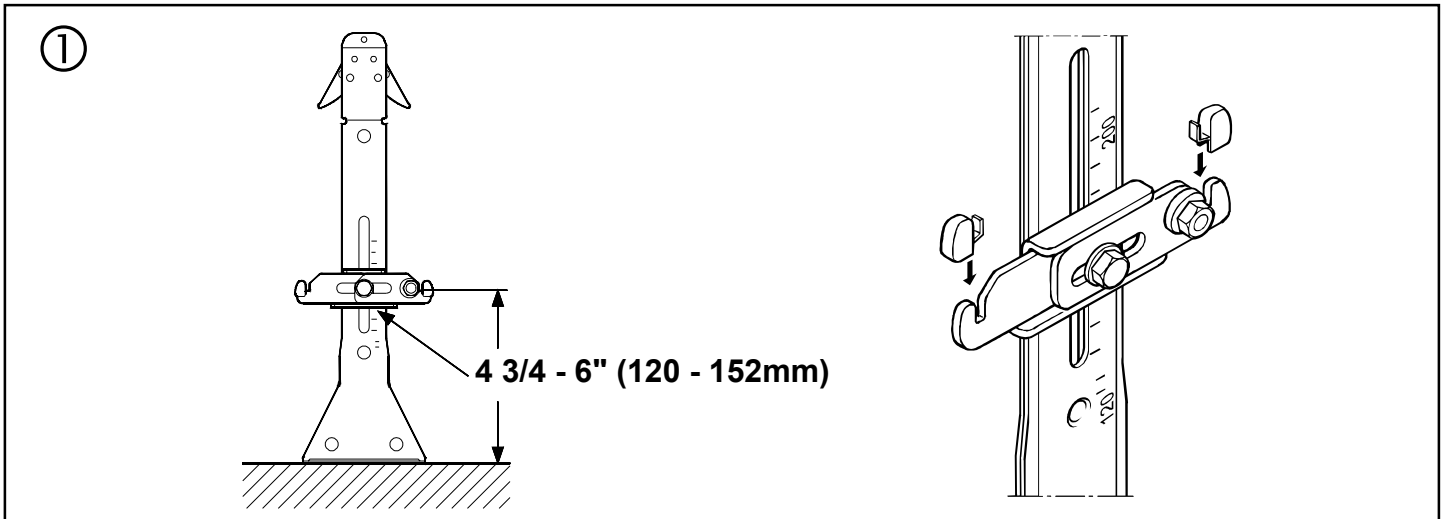

Pedestal for free-standing Radiator Installation

Number of pedestals needed per radiator

Radiator heights 11 3/4" - 19 5/8"		Radiator heights 23 5/8" - 35 3/8"	
Radiator length	Qty per radiator	Radiator length	Qty per radiator
16 - 70"	2	16 - 48"	2
75 - 118"	3	51 - 70"	3
		75 - 94"	4
		98 - 118"	5

Attention: Distance at lower edge - Maximum 5 3/4"

9025 - For 21 Series Radiators
9025A - For 22 Series Radiators
9026 - Base Cover