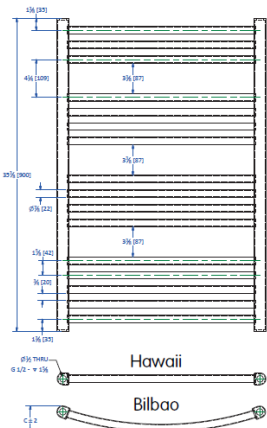

# Stock Pricelist 3-2023

Type	Height	Width	Center to Center	BTU @ AWT		Price
				180	140	
<b>Hawaii White</b>						
HA0506WA	23-5/8"	19-5/8"	17-7/8"	1368	769	<b>346.45</b>
HA0509WA	35-3/8"	19-5/8"	17-7/8"	1713	962	<b>387.75</b>
HA0512WA	47-1/4"	19-5/8"	17-7/8"	2511	1411	<b>459.65</b>
HA0515WA	59"	19-5/8"	17-7/8"	3229	1814	<b>536.90</b>
HA0606WA	23-5/8"	23-5/8"	21-7/8"	1596	897	<b>352.85</b>
HA0609WA	35-3/8"	23-5/8"	21-7/8"	1982	1113	<b>442.30</b>
HA0612WA	47-1/4"	23-5/8"	21-7/8"	2915	1638	<b>480.70</b>
HA0615WA	59"	23-5/8"	21-7/8"	3758	2111	<b>556.00</b>
HA0618WA	68-7/8"	23-5/8"	21-7/8"	4480	2517	<b>664.60</b>

## Hawaii Chrome

HA0509WAC	35-3/8"	19-5/8"	17-7/8"	1336	751	<b>816.50</b>
HA0612WAC	47-1/4"	23-5/8"	21-7/8"	2273	1277	<b>1027.05</b>
HA0615WAC	59"	23-5/8"	21-7/8"	2931	1647	<b>1108.20</b>

## Bilbao White

HAB0506WA	23-5/8"	19-5/8"	17-7/8"	1368	769	<b>422.90</b>
HAB0509WA	35-3/8"	19-5/8"	17-7/8"	1713	962	<b>464.30</b>
HAB0512WA	47-1/4"	19-5/8"	17-7/8"	2511	1411	<b>548.95</b>
HAB0515WA	59"	19-5/8"	17-7/8"	3229	1814	<b>601.70</b>
HAB0609WA	35-3/8"	23-5/8"	21-7/8"	1982	1113	<b>532.35</b>
HAB0612WA	47-1/4"	23-5/8"	21-7/8"	2915	1638	<b>576.10</b>
HAB0615WA	59"	23-5/8"	21-7/8"	3758	2111	<b>638.30</b>

## Bilbao Chrome

HAB0509WAC	35-3/8"	19-5/8"	17-7/8"	1336	751	<b>846.65</b>
HAB0612WAC	47-1/4"	23-5/8"	21-7/8"	2273	1277	<b>1192.25</b>