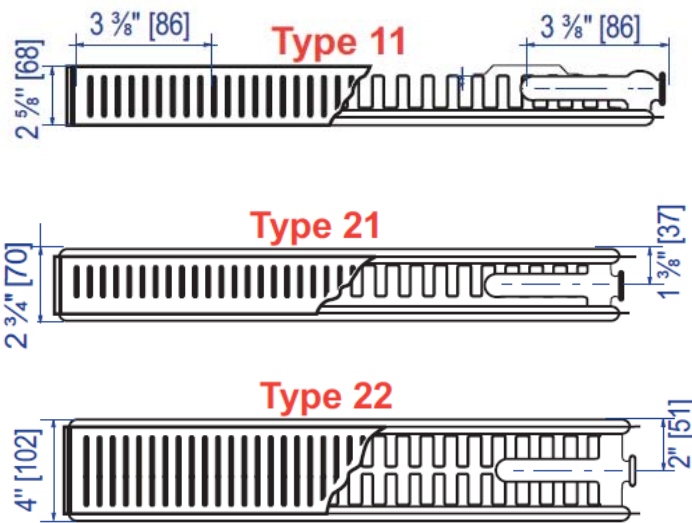

Stock Pricelist 07-2022 4 New Park Road, East Windsor, CT

Integral	Height x Width	Weight (lbs)	BTU @ AWT		Price
			180	140	
TYPE 22					
INT-22-600x400	23-5/8" x 15-3/4"	31.1	3192	1793	270.20
INT-22-600x600	23-5/8" x 23-5/8"	43.9	4786	2689	319.35
INT-22-600x700	23-5/8" x 27-1/2"	50.0	5583	3137	368.25
INT-22-600x900	23-5/8" x 35-3/8"	62.8	7177	4032	417.40
INT-22-600x1000	23-5/8" x 39-3/8"	69.2	7979	44.83	466.45
INT-22-600x1200	23-5/8" x 47-1/4"	81.8	9573	5378	515.45
INT-22-600x1500	23-5/8" x 59"	100.8	11964	6721	613.85
INT-22-600x1800	23-5/8" x 70-7/8"	120.4	14359	8067	711.65
TYPE 33					
INT-33-500x400	19-5/8" x 15-3/4"	37.5	3348	1881	309.95
INT-33-500x600	19-5/8" x 23-5/8"	52.7	4906	2756	390.20
INT-33-500x700	19-5/8" x 27-1/2"	60.4	5725	2756	435.75
INT-33-500x900	19-5/8" x 35-3/8"	75.8	7361	4135	498.70
INT-33-500x1000	19-5/8" x 39-3/8"	83.6	8175	4593	561.65
INT-33-600x600	23-5/8" x 23-5/8"	64.2	6139	3449	430.15
INT-33-600x900	23-5/8" x 35-3/8"	92.4	9210	5174	582.65
INT-33-600x1000	23-5/8" x 39-3/8"	101.9	10234	5749	658.70
INT-33-600x1200	23-5/8" x 47-1/4"	120.6	12282	6900	734.85
INT-33-600x1500	23-5/8" x 59"	148.8	15349	8623	887.20
INT-33-600x1800	23-5/8" x 70-7/8"	177.5	18420	10348	1039.45

type		a inch	b inch	c inch
11 narrow		3 1/8"	1 3/4"	1 1/8"
11 wide		3 3/4"	2 3/8"	1 3/4"
21		3 7/8"	2 1/2"	1 1/8"
22		5 1/4"	3 1/4"	1 1/8"
33 right		7 1/2"	3 1/4"	1 1/8"
33 left		7 1/2"	7 1/8"	1 1/8"