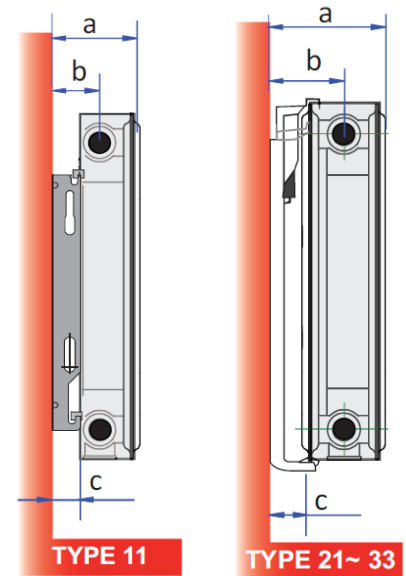

How to order
ORDER CODE: INT 21 XXX YYY Z
EXAMPLE: INT 21 300 0400 X
radiator: INT 21 300 0400 X
type: INT 21 300 0400 X
height mm: INT 21 300 0400 X
length mm: INT 21 300 0400 X
Z = L : left conn. • R : right conn. • X : Reverse

type	a	b	c
	inch	inch	inch
11 narrow	3 1/8"	1 3/4"	1 1/8"
11 wide	3 3/4"	2 3/8"	1 3/4"
21	3 7/8"	2 1/2"	1 1/8"
22	5 1/4"	3 1/4"	1 1/8"
33 right	7 1/2"	3 1/4"	1 1/8"
33 left	7 1/2"	7 1/8"	1 1/8"

In Stock Radiators in RAL9016 White (Add $675 List Price Per Radiator for Custom Color)