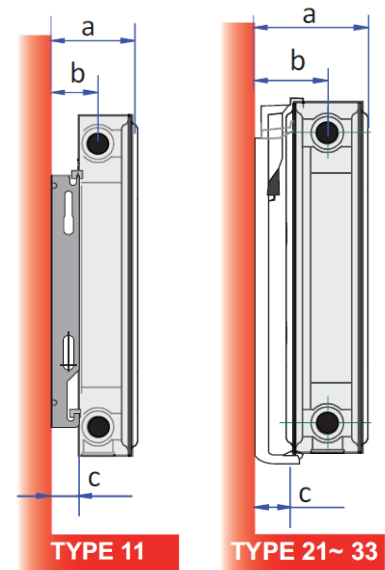

ORDER CODE: INT 21 XXX YYY Z
EXAMPLE: INT 21 300 0400 X
radiator type height mm length mm
Z = L : left conn. • R : right conn. • X : Reverse

type	a inch	b inch	c inch
11 narrow	3 1/8"	1 3/4"	1 1/8"
11 wide	3 3/4"	2 3/8"	1 3/4"
21	3 7/8"	2 1/2"	1 1/8"
22	5 1/4"	3 1/4"	1 1/8"
33 right	7 1/2"	3 1/4"	1 1/8"
33 left	7 1/2"	7 1/8"	1 1/8"

In Stock Radiators in RAL9016 White (Add $675 List Price Per Radiator for Custom Color)