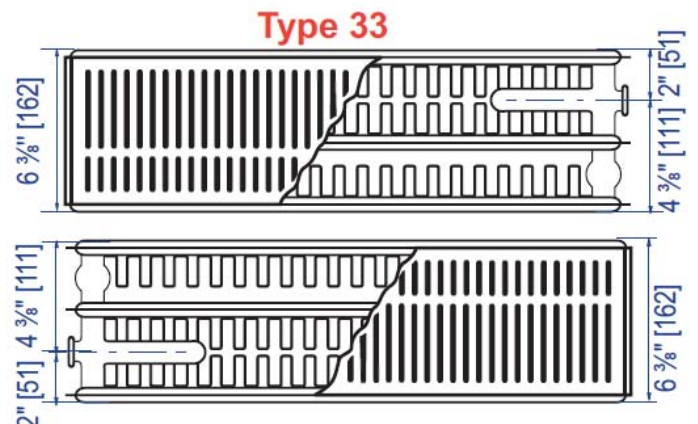

Stock Pricelist 07-2022 4 New Park Road, East Windsor, CT

Integral	Height x Width	Weight (lbs)	BTU @ AWT		Price
			180	140	
TYPE 22					
INT-22-600x400	23-5/8" x 15-3/4"	31.1	3192	1793	270.20
INT-22-600x600	23-5/8" x 23-5/8"	43.9	4786	2689	319.35
INT-22-600x700	23-5/8" x 27-1/2"	50.0	5583	3137	368.25
INT-22-600x900	23-5/8" x 35-3/8"	62.8	7177	4032	417.40
INT-22-600x1000	23-5/8" x 39-3/8"	69.2	7979	44.83	466.45
INT-22-600x1200	23-5/8" x 47-1/4"	81.8	9573	5378	515.45
INT-22-600x1500	23-5/8" x 59"	100.8	11964	6721	613.85
INT-22-600x1800	23-5/8" x 70-7/8"	120.4	14359	8067	711.65
TYPE 33					
INT-33-500x400	19-5/8" x 15-3/4"	37.5	3348	1881	309.95
INT-33-500x600	19-5/8" x 23-5/8"	52.7	4906	2756	390.20
INT-33-500x700	19-5/8" x 27-1/2"	60.4	5725	2756	435.75
INT-33-500x900	19-5/8" x 35-3/8"	75.8	7361	4135	498.70
INT-33-500x1000	19-5/8" x 39-3/8"	83.6	8175	4593	561.65
INT-33-600x600	23-5/8" x 23-5/8"	64.2	6139	3449	430.15
INT-33-600x900	23-5/8" x 35-3/8"	92.4	9210	5174	582.65
INT-33-600x1000	23-5/8" x 39-3/8"	101.9	10234	5749	658.70
INT-33-600x1200	23-5/8" x 47-1/4"	120.6	12282	6900	734.85
INT-33-600x1500	23-5/8" x 59"	148.8	15349	8623	887.20
INT-33-600x1800	23-5/8" x 70-7/8"	177.5	18420	10348	1039.45

type		a inch	b inch	c inch
11 narrow		3 1/8"	1 3/4"	1 1/8"
11 wide		3 3/4"	2 3/8"	1 3/4"
21		3 7/8"	2 1/2"	1 1/8"
22		5 1/4"	3 1/4"	1 1/8"
33 right		7 1/2"	3 1/4"	1 1/8"
33 left		7 1/2"	7 1/8"	1 1/8"