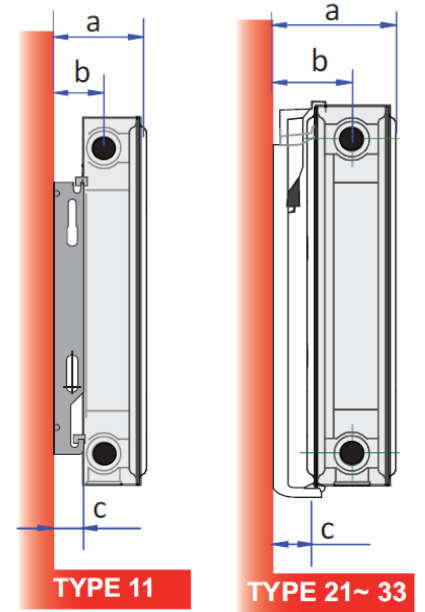

Stock Pricelist 07-2022 4 New Park Road, East Windsor, CT

Integral	Height x Width	Weight (lbs)	BTU @ AWT		Price
			180	140	
TYPE 22					
INT-22-600x400	23-5/8" x 15-3/4"	31.1	3192	1793	270.20
INT-22-600x600	23-5/8" x 23-5/8"	43.9	4786	2689	319.35
INT-22-600x700	23-5/8" x 27-1/2"	50.0	5583	3137	368.25
INT-22-600x900	23-5/8" x 35-3/8"	62.8	7177	4032	417.40
INT-22-600x1000	23-5/8" x 39-3/8"	69.2	7979	44.83	466.45
INT-22-600x1200	23-5/8" x 47-1/4"	81.8	9573	5378	515.45
INT-22-600x1500	23-5/8" x 59"	100.8	11964	6721	613.85
INT-22-600x1800	23-5/8" x 70-7/8"	120.4	14359	8067	711.65
TYPE 33					
INT-33-500x400	19-5/8" x 15-3/4"	37.5	3348	1881	309.95
INT-33-500x600	19-5/8" x 23-5/8"	52.7	4906	2756	390.20
INT-33-500x700	19-5/8" x 27-1/2"	60.4	5725	2756	435.75
INT-33-500x900	19-5/8" x 35-3/8"	75.8	7361	4135	498.70
INT-33-500x1000	19-5/8" x 39-3/8"	83.6	8175	4593	561.65
INT-33-600x600	23-5/8" x 23-5/8"	64.2	6139	3449	430.15
INT-33-600x900	23-5/8" x 35-3/8"	92.4	9210	5174	582.65
INT-33-600x1000	23-5/8" x 39-3/8"	101.9	10234	5749	658.70
INT-33-600x1200	23-5/8" x 47-1/4"	120.6	12282	6900	734.85
INT-33-600x1500	23-5/8" x 59"	148.8	15349	8623	887.20
INT-33-600x1800	23-5/8" x 70-7/8"	177.5	18420	10348	1039.45

type		a inch	b inch	c inch
11 narrow		3 1/8"	1 3/4"	1 1/8"
11 wide		3 3/4"	2 3/8"	1 3/4"
21		3 7/8"	2 1/2"	1 1/8"
22		5 1/4"	3 1/4"	1 1/8"
33 right		7 1/2"	3 1/4"	1 1/8"
33 left		7 1/2"	7 1/8"	1 1/8"