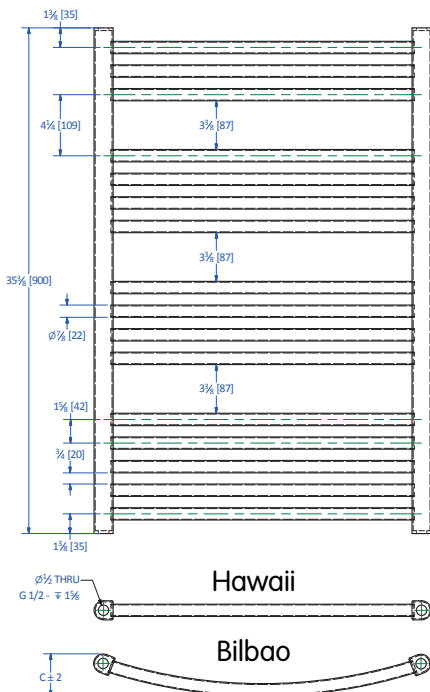

Optional electric elements for towel warmers

PL-BR-STOCK-2016-10