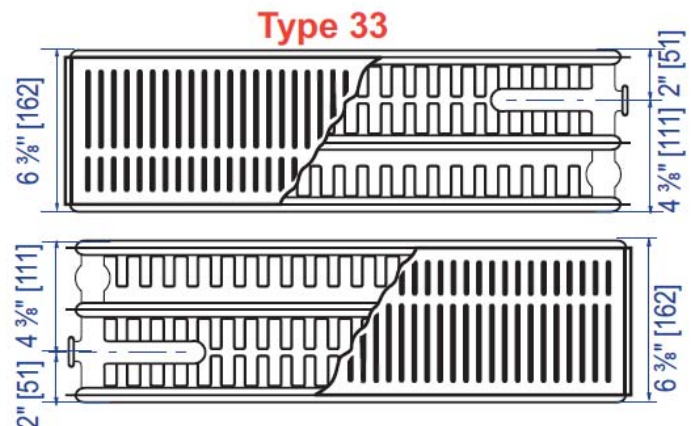

Stock Pricelist 07-2022

Integral	Height x Width	Weight (lbs)	BTU @ AWT		Price
			180	140	
TYPE 22					
INT-22-600x400	23-5/8" x 15-3/4"	31.1	3192	1793	270.20
INT-22-600x600	23-5/8" x 23-5/8"	43.9	4786	2689	319.35
INT-22-600x700	23-5/8" x 27-1/2"	50.0	5583	3137	368.25
INT-22-600x900	23-5/8" x 35-3/8"	62.8	7177	4032	417.40
INT-22-600x1000	23-5/8" x 39-3/8"	69.2	7979	44.83	466.45
INT-22-600x1200	23-5/8" x 47-1/4"	81.8	9573	5378	515.45
INT-22-600x1500	23-5/8" x 59"	100.8	11964	6721	613.85
INT-22-600x1800	23-5/8" x 70-7/8"	120.4	14359	8067	711.65
TYPE 33					
INT-33-500x400	19-5/8" x 15-3/4"	37.5	3348	1881	309.95
INT-33-500x600	19-5/8" x 23-5/8"	52.7	4906	2756	390.20
INT-33-500x700	19-5/8" x 27-1/2"	60.4	5725	2756	435.75
INT-33-500x900	19-5/8" x 35-3/8"	75.8	7361	4135	498.70
INT-33-500x1000	19-5/8" x 39-3/8"	83.6	8175	4593	561.65
INT-33-600x600	23-5/8" x 23-5/8"	64.2	6139	3449	430.15
INT-33-600x900	23-5/8" x 35-3/8"	92.4	9210	5174	582.65
INT-33-600x1000	23-5/8" x 39-3/8"	101.9	10234	5749	658.70
INT-33-600x1200	23-5/8" x 47-1/4"	120.6	12282	6900	734.85
INT-33-600x1500	23-5/8" x 59"	148.8	15349	8623	887.20
INT-33-600x1800	23-5/8" x 70-7/8"	177.5	18420	10348	1039.45

type		a inch	b inch	c inch
11	narrow	3 1/8"	1 3/4"	1 1/8"
11	wide	3 3/4"	2 3/8"	1 3/4"
21		3 7/8"	2 1/2"	1 1/8"
22		5 1/4"	3 1/4"	1 1/8"
33	right	7 1/2"	3 1/4"	1 1/8"
33	left	7 1/2"	7 1/8"	1 1/8"