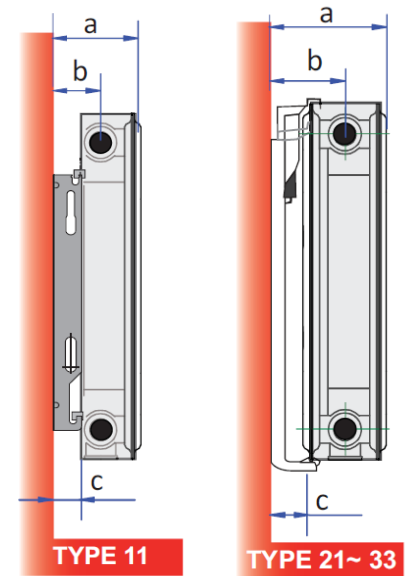

How to order
ORDER CODE: INT 21 XXX YYY Z
EXAMPLE: INT 21 300 0400 X
radiator
type
height mm
length mm
Z = L : left conn. • R : right conn. • X : Reverse

type	a	b	c
	inch	inch	inch
11 narrow	3 1/8"	1 3/4"	1 1/8"
11 wide	3 3/4"	2 3/8"	1 3/4"
21	3 7/8"	2 1/2"	1 1/8"
22	5 1/4"	3 1/4"	1 1/8"
33 right	7 1/2"	3 1/4"	1 1/8"
33 left	7 1/2"	7 1/8"	1 1/8"

In Stock Radiators in RAL9016 White (Add $675 List Price Per Radiator for Custom Color)