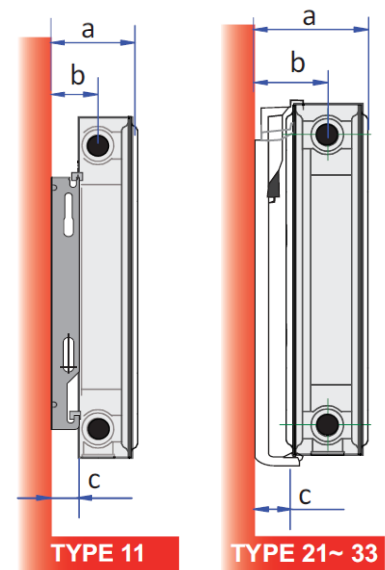

ORDER CODE: INT 21 XXX YYY Z
EXAMPLE: INT 21 300 0400 X
radiator type height mm length mm
Z = L : left conn. • R : right conn. • X : Reverse

type	a inch	b inch	c inch
11 narrow	3 1/8"	1 3/4"	1 1/8"
11 wide	3 3/4"	2 3/8"	1 3/4"
21	3 7/8"	2 1/2"	1 1/8"
22	5 1/4"	3 1/4"	1 1/8"
33 right	7 1/2"	3 1/4"	1 1/8"
33 left	7 1/2"	7 1/8"	1 1/8"

In Stock Radiators in RAL9016 White (Add $675 List Price Per Radiator for Custom Color)