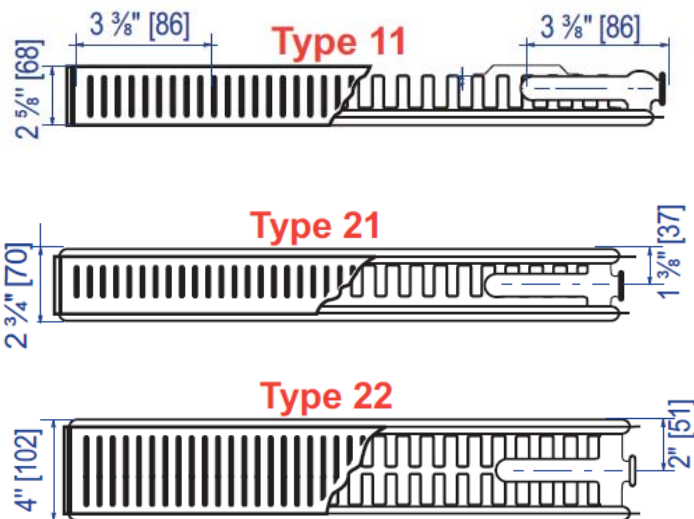

ORDER CODE: INT 21 XXX YYY Z
 EXAMPLE: INT 21 300 0400 X
 radiator type height mm length mm
 Z = L : left conn. • R : right conn. • X : Reverse

type	a inch	b inch	c inch
11 narrow	3 1/8"	1 3/4"	1 1/8"
11 wide	3 3/4"	2 3/8"	1 3/4"
21	3 7/8"	2 1/2"	1 1/8"
22	5 1/4"	3 1/4"	1 1/8"
33 right	7 1/2"	3 1/4"	1 1/8"
33 left	7 1/2"	7 1/8"	1 1/8"

type		a inch	b inch	c inch
11	narrow	3 1/8"	1 3/4"	1 1/8"
11	wide	3 3/4"	2 3/8"	1 3/4"
21		3 7/8"	2 1/2"	1 1/8"
22		5 1/4"	3 1/4"	1 1/8"
33	right	7 1/2"	3 1/4"	1 1/8"
33	left	7 1/2"	7 1/8"	1 1/8"

Stock Pricelist 07-2022