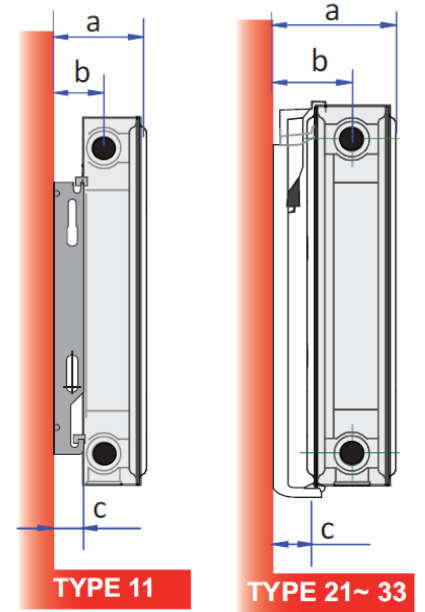

ORDER CODE: INT 21 XXX YYY Z
 EXAMPLE: INT 21 300 0400 X
 radiator type height mm length mm
 Z = L : left conn. • R : right conn. • X : Reverse

type	a inch	b inch	c inch
11 narrow	3 1/8"	1 3/4"	1 1/8"
11 wide	3 3/4"	2 3/8"	1 3/4"
21	3 7/8"	2 1/2"	1 1/8"
22	5 1/4"	3 1/4"	1 1/8"
33 right	7 1/2"	3 1/4"	1 1/8"
33 left	7 1/2"	7 1/8"	1 1/8"

type		a inch	b inch	c inch
11	narrow	3 1/8"	1 3/4"	1 1/8"
11	wide	3 3/4"	2 3/8"	1 3/4"
21		3 7/8"	2 1/2"	1 1/8"
22		5 1/4"	3 1/4"	1 1/8"
33	right	7 1/2"	3 1/4"	1 1/8"
33	left	7 1/2"	7 1/8"	1 1/8"

Stock Pricelist 07-2022