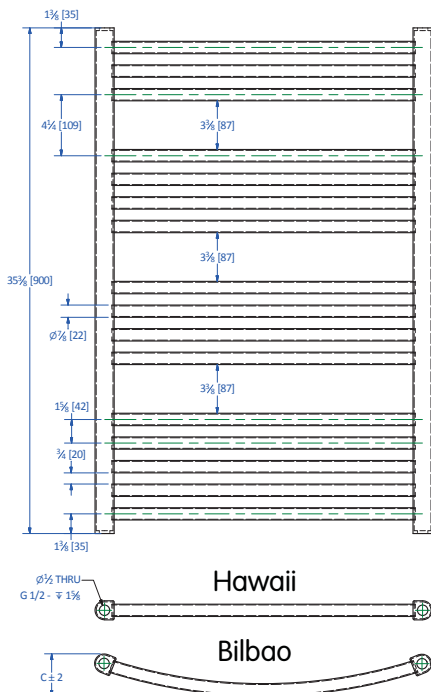

Optional electric elements for towel warmers

PL-BR-STOCK-2016-10