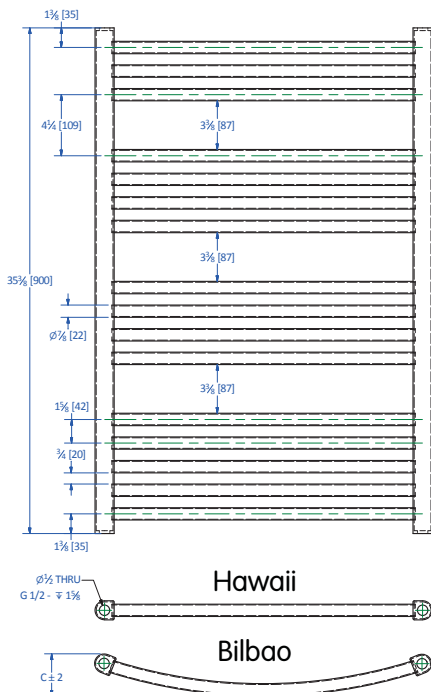

Optional electric elements for towel warmers

PL-BR-STOCK-2016-10