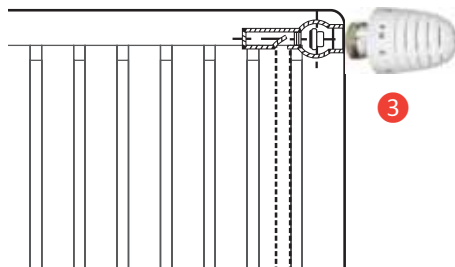

VERTICAL	Height x Length	BTU @ AWT		US\$
		180°F	140°F	
VER-20-1500x400	59" x 15 3/4"	2930	1646	422.85
VER-20-1500x600	59" x 23 5/8"	4696	2638	778.70
VER-20-1800x400	70 7/8" x 15 3/4"	5262	2956	445.00
VER-20-1800x600	70 7/8" x 23 5/8"	7407	4161	815.50

How to order VERTICAL
 ORDER CODE: VER 20 XXXX YYY
 EXAMPLE: VER 20 1800 400
 radiator: 20
 type: 1800
 height mm: 400
 Length mm:

TOWEL WARMERS

A = center-to-center connections
 = C - 1 1/4"
 B = height
 C = length

TYPE	Height	Length	center to center	BTU @ 180 AWT @ 140 AWT		US \$
				@ 180 AWT	@ 140 AWT	
Hawaii white						
HA0506WA	23 3/8"	19 5/8"	17 7/8"	1368	769	301.25
HA0509WA	35 3/8"	19 5/8"	17 7/8"	1713	962	337.15
HA0512WA	47 1/4"	19 5/8"	17 7/8"	2511	1411	399.70
HA0515WA	59"	19 5/8"	17 7/8"	3229	1814	466.85
HA0606WA	23 3/8"	23 3/8"	21 7/8"	1596	897	338.40
HA0609WA	35 3/8"	23 3/8"	21 7/8"	1982	1113	384.62
HA0612WA	47 1/4"	23 3/8"	21 7/8"	2915	1638	418.00
HA0615WA	59"	23 3/8"	21 7/8"	3758	2111	486.95
HA0618WA	68 7/8"	23 3/8"	21 7/8"	4480	2517	577.90
Hawaii chrome						
HA0509WAC	35 3/8"	19 5/8"	17 7/8"	1336	751	709.60
HA0612WAC	47 1/4"	23 3/8"	21 7/8"	2273	1277	893.70
HA0615WAC	59"	23 3/8"	21 7/8"	2931	1647	963.65
Bilbao white						
HAB0506WA	23 3/8"	19 5/8"	17 7/8"	1368	769	367.75
HAB0509WA	35 3/8"	19 5/8"	17 7/8"	1713	962	403.75
HAB0512WA	47 1/4"	19 5/8"	17 7/8"	2511	1411	477.35
HAB0515WA	59"	19 5/8"	17 7/8"	3229	1814	523.20
HAB0609WA	35 3/8"	23 3/8"	21 7/8"	1982	1113	462.90
HAB0612WA	47 1/4"	23 3/8"	21 7/8"	2915	1638	500.95
HAB0615WA	59"	23 3/8"	21 7/8"	3758	2111	555.05
Bilbao chrome						
HAB0509WAC	35 3/8"	19 5/8"	17 7/8"	1336	751	710.00
HAB0612WAC	47 1/4"	23 3/8"	21 7/8"	2273	1277	893.70

QSC-2017-02

DESCRIPTION		US\$
1 "H" Fitting w/ Bypass		
1057	Angle "H" Fitting w/ Bypass	51.70
1058	Straight "H" Fitting w/ Bypass	51.70

DESCRIPTION		US\$
2 "H" Fitting NO Bypass		
1057A	Angle "H" Fitting NO Bypass	38.10
1058A	Straight "H" Fitting NO Bypass	38.10