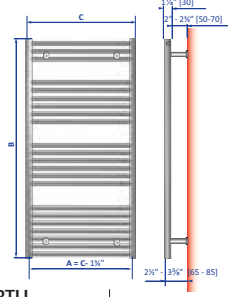

TOWEL WARMERS

A = center-to-center connections
= C - 1 1/4"
B = height
C = length

TYPE	Height	Length	center to center	BTU @ 180 AWT @ 140 AWT		US $
				@ 180 AWT	@ 140 AWT	
Hawaii white						
HA0506WA	23 3/8"	19 5/8"	17 7/8"	1368	769	301.25
HA0509WA	35 3/8"	19 5/8"	17 7/8"	1713	962	337.15
HA0512WA	47 1/4"	19 5/8"	17 7/8"	2511	1411	399.70
HA0515WA	59"	19 5/8"	17 7/8"	3229	1814	466.85
HA0606WA	23 3/8"	23 3/8"	21 7/8"	1596	897	338.40
HA0609WA	35 3/8"	23 3/8"	21 7/8"	1982	1113	384.62
HA0612WA	47 1/4"	23 3/8"	21 7/8"	2915	1638	418.00
HA0615WA	59"	23 3/8"	21 7/8"	3758	2111	486.95
HA0618WA	68 7/8"	23 3/8"	21 7/8"	4480	2517	577.90
Hawaii chrome						
HA0509WAC	35 3/8"	19 5/8"	17 7/8"	1336	751	709.60
HA0612WAC	47 1/4"	23 3/8"	21 7/8"	2273	1277	893.70
HA0615WAC	59"	23 3/8"	21 7/8"	2931	1647	963.65
Bilbao white						
HAB0506WA	23 3/8"	19 5/8"	17 7/8"	1368	769	367.75
HAB0509WA	35 3/8"	19 5/8"	17 7/8"	1713	962	403.75
HAB0512WA	47 1/4"	19 5/8"	17 7/8"	2511	1411	477.35
HAB0515WA	59"	19 5/8"	17 7/8"	3229	1814	523.20
HAB0609WA	35 3/8"	23 3/8"	21 7/8"	1982	1113	462.90
HAB0612WA	47 1/4"	23 3/8"	21 7/8"	2915	1638	500.95
HAB0615WA	59"	23 3/8"	21 7/8"	3758	2111	555.05
Bilbao chrome						
HAB0509WAC	35 3/8"	19 5/8"	17 7/8"	1336	751	710.00
HAB0612WAC	47 1/4"	23 3/8"	21 7/8"	2273	1277	893.70

QSC-2017-02