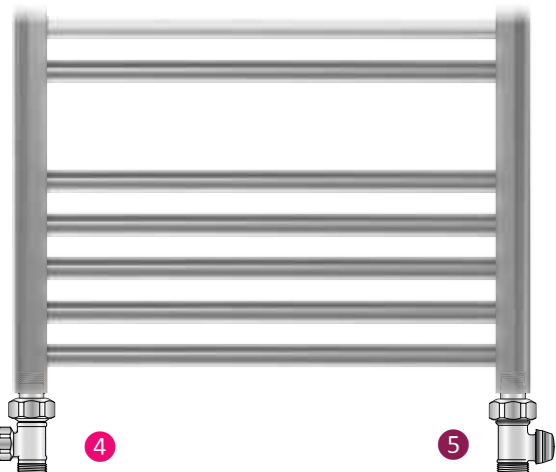

TYPE	Height	Length	center to center	BTU @ 180 AWT @ 140 AWT		US \$
				@ 180 AWT	@ 140 AWT	
Hawaii white						
HA0506WA	23 3/8"	19 5/8"	17 7/8"	1368	769	301.25
HA0509WA	35 3/8"	19 5/8"	17 7/8"	1713	962	337.15
HA0512WA	47 1/4"	19 5/8"	17 7/8"	2511	1411	399.70
HA0515WA	59"	19 5/8"	17 7/8"	3229	1814	466.85
HA0606WA	23 3/8"	23 3/8"	21 7/8"	1596	897	338.40
HA0609WA	35 3/8"	23 3/8"	21 7/8"	1982	1113	384.62
HA0612WA	47 1/4"	23 3/8"	21 7/8"	2915	1638	418.00
HA0615WA	59"	23 3/8"	21 7/8"	3758	2111	486.95
HA0618WA	68 7/8"	23 3/8"	21 7/8"	4480	2517	577.90
Hawaii chrome						
HA0509WAC	35 3/8"	19 5/8"	17 7/8"	1336	751	709.60
HA0612WAC	47 1/4"	23 3/8"	21 7/8"	2273	1277	893.70
HA0615WAC	59"	23 3/8"	21 7/8"	2931	1647	963.65
Bilbao white						
HAB0506WA	23 3/8"	19 5/8"	17 7/8"	1368	769	367.75
HAB0509WA	35 3/8"	19 5/8"	17 7/8"	1713	962	403.75
HAB0512WA	47 1/4"	19 5/8"	17 7/8"	2511	1411	477.35
HAB0515WA	59"	19 5/8"	17 7/8"	3229	1814	523.20
HAB0609WA	35 3/8"	23 3/8"	21 7/8"	1982	1113	462.90
HAB0612WA	47 1/4"	23 3/8"	21 7/8"	2915	1638	500.95
HAB0615WA	59"	23 3/8"	21 7/8"	3758	2111	555.05
Bilbao chrome						
HAB0509WAC	35 3/8"	19 5/8"	17 7/8"	1336	751	710.00
HAB0612WAC	47 1/4"	23 3/8"	21 7/8"	2273	1277	893.70

QSC-2017-02

DESCRIPTION		US\$
1 "H" Fitting w/ Bypass		
1057	Angle "H" Fitting w/ Bypass	51.70
1058	Straight "H" Fitting w/ Bypass	51.70

DESCRIPTION		US\$
2 "H" Fitting NO Bypass		
1057A	Angle "H" Fitting NO Bypass	38.10
1058A	Straight "H" Fitting NO Bypass	38.10

DESCRIPTION		US\$
3 Non-Electric Thermostatic Heads		
1011	Thermostat M30 x 1.5	43.15
1013	Thermostat M30 X 1.5 (Herz-cules tamperproof)	76.90
1016	Thermostat M30 x 1.5 Polished Chrome	59.50

DESCRIPTION		US\$
4 Union Shutoffs		
1291E	1/2" Angle Euroconos Union Shutoff (Less Fittings)	22.50
1291	1/2" Angle Union Shutoff (1/2" FPT)	24.40
1293E	1/2" Straight Euroconos Union Shutoff (Less Fittings)	22.50
1293	1/2" Straight Union Shutoff (1/2" FPT)	24.50