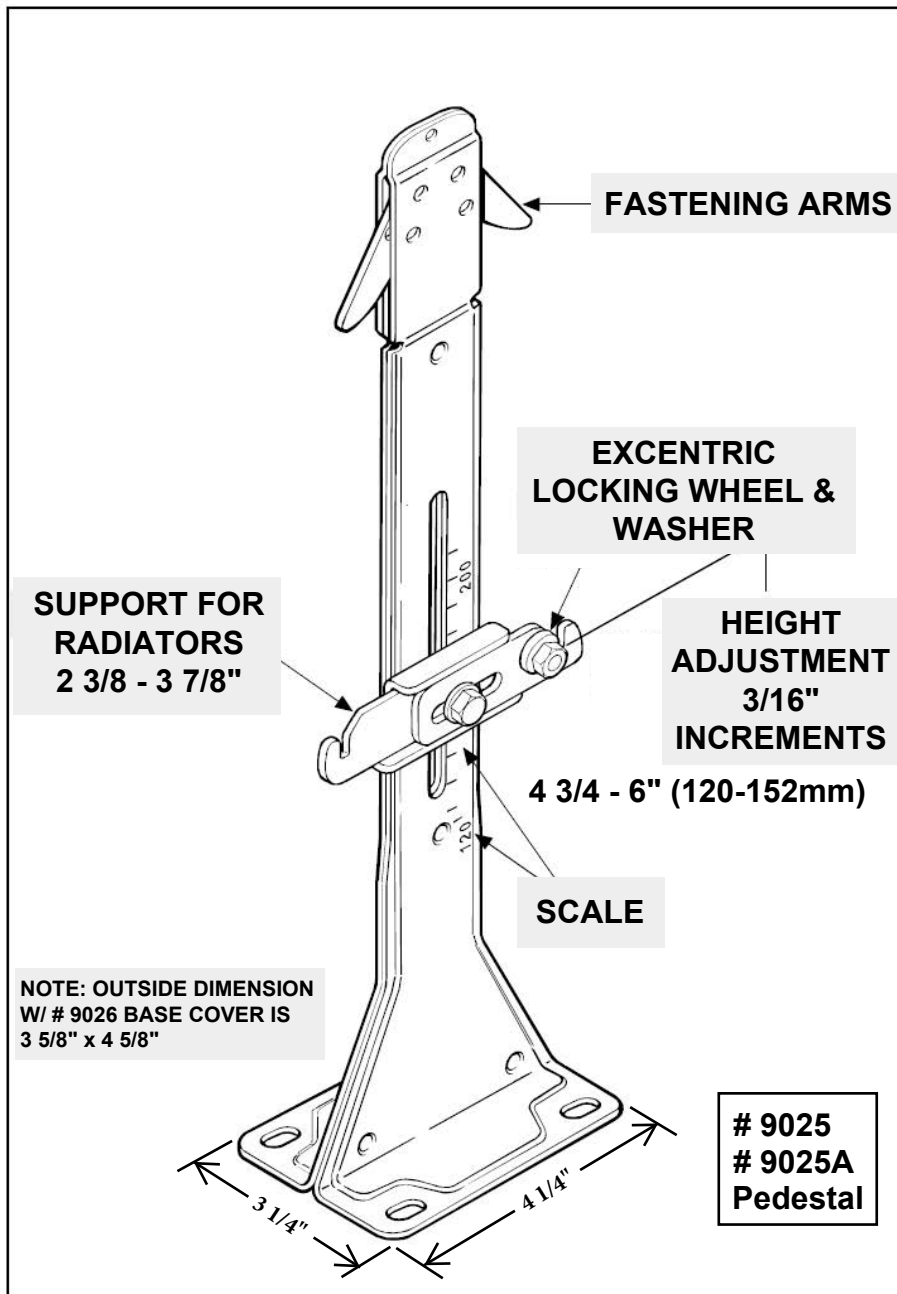

Pedestal for free-standing Radiator Installation

Number of pedestals needed per radiator

Radiator heights 11 3/4" - 19 5/8"		Radiator heights 23 5/8" - 35 3/8"	
Radiator length	Qty per radiator	Radiator length	Qty per radiator
16 - 70"	2	16 - 48"	2
75 - 118"	3	51 - 70"	3
		75 - 94"	4
		98 - 118"	5

Attention: Distance at lower edge - Maximum 5 3/4"

9025 - For 21 Series Radiators
 # 9025A - For 22 Series Radiators
 # 9026 - Base Cover