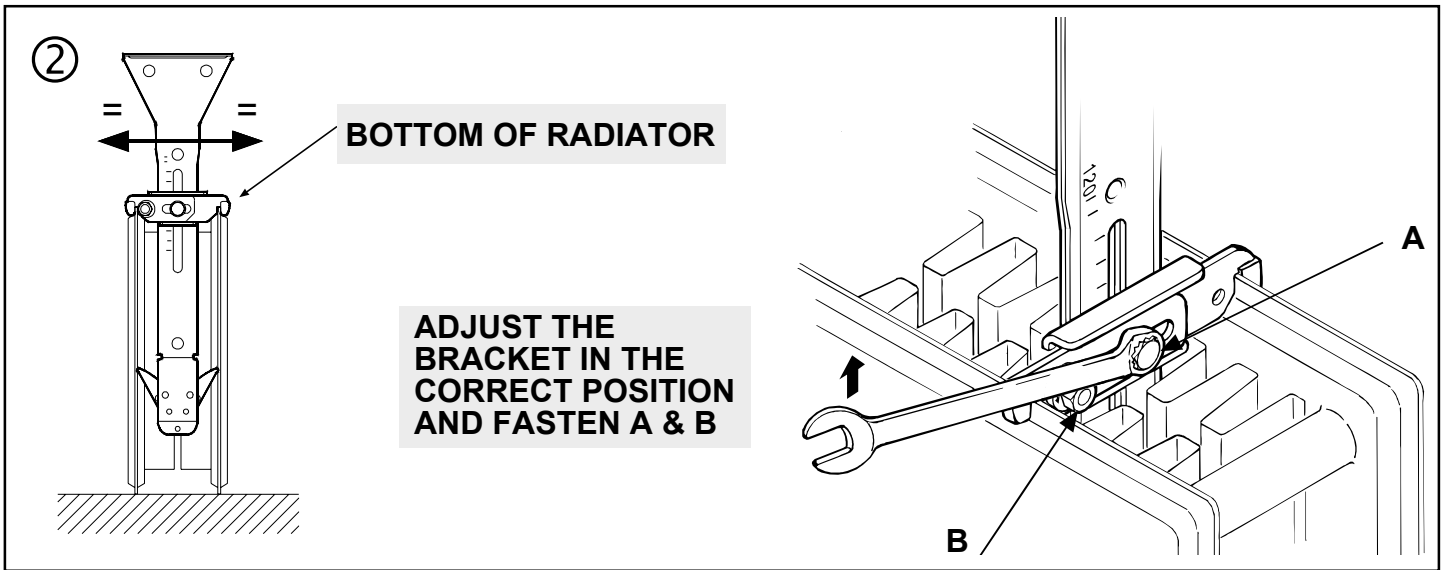

Pedestal for free-standing Radiator Installation

Number of pedestals needed per radiator

Radiator heights 11 3/4" - 19 5/8"		Radiator heights 23 5/8" - 35 3/8"	
Radiator length	Qty per radiator	Radiator length	Qty per radiator
16 - 70"	2	16 - 48"	2
75 - 118"	3	51 - 70"	3
		75 - 94"	4
		98 - 118"	5

Attention: Distance at lower edge - Maximum 5 3/4"

9025 - For 21 Series Radiators
 # 9025A - For 22 Series Radiators
 # 9026 - Base Cover