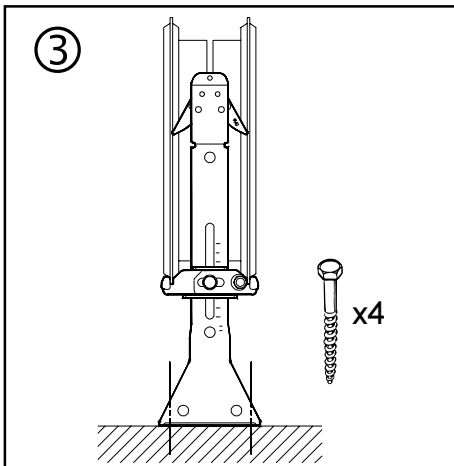

Pedestal for free-standing Radiator Installation

Number of pedestals needed per radiator

Radiator heights 11 3/4" - 19 5/8"		Radiator heights 23 5/8" - 35 3/8"	
Radiator length	Qty per radiator	Radiator length	Qty per radiator
16 - 70"	2	16 - 48"	2
75 - 118"	3	51 - 70"	3
		75 - 94"	4
		98 - 118"	5

Attention: Distance at lower edge - Maximum 5 3/4"

9025 - For 21 Series Radiators
 # 9025A - For 22 Series Radiators
 # 9026 - Base Cover