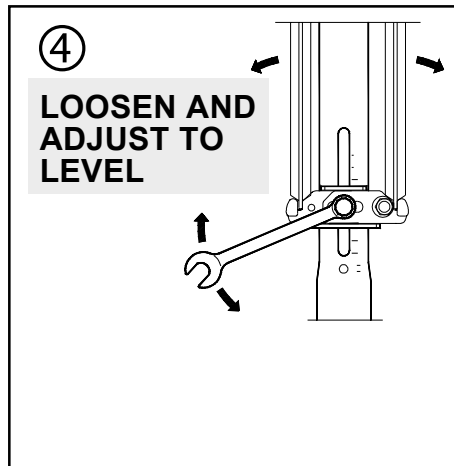

Pedestal for free-standing Radiator Installation

Number of pedestals needed per radiator

Radiator heights 11 3/4" - 19 5/8"		Radiator heights 23 5/8" - 35 3/8"	
Radiator length	Qty per radiator	Radiator length	Qty per radiator
16 - 70"	2	16 - 48"	2
75 - 118"	3	51 - 70"	3
		75 - 94"	4
		98 - 118"	5

Attention: Distance at lower edge - Maximum 5 3/4"

9025 - For 21 Series Radiators
 # 9025A - For 22 Series Radiators
 # 9026 - Base Cover