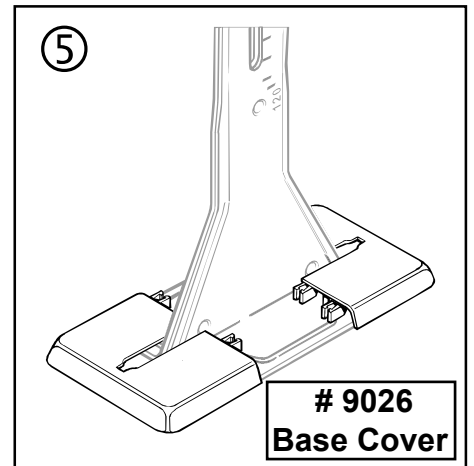

Pedestal for free-standing Radiator Installation

Number of pedestals needed per radiator

Radiator heights 11 3/4" - 19 5/8"		Radiator heights 23 5/8" - 35 3/8"	
Radiator length	Qty per radiator	Radiator length	Qty per radiator
16 - 70"	2	16 - 48"	2
75 - 118"	3	51 - 70"	3
		75 - 94"	4
		98 - 118"	5

Attention: Distance at lower edge - Maximum 5 3/4"

9025 - For 21 Series Radiators
 # 9025A - For 22 Series Radiators
 # 9026 - Base Cover