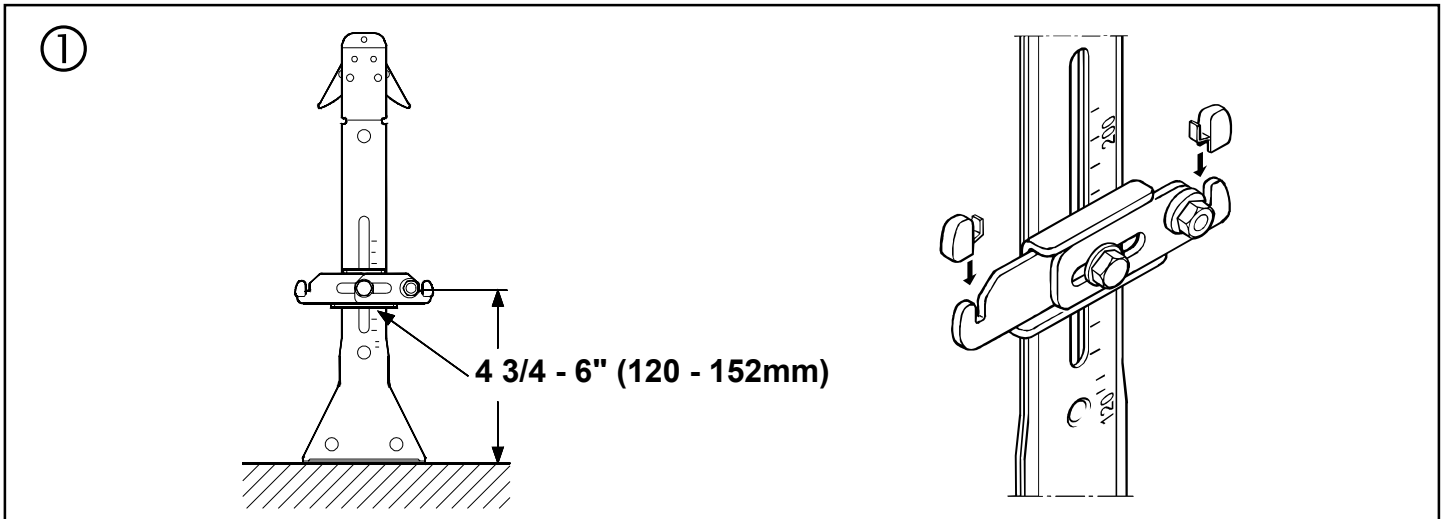

Pedestal for free-standing Radiator Installation

Number of pedestals needed per radiator

Radiator heights 11 3/4" - 19 5/8"		Radiator heights 23 5/8" - 35 3/8"	
Radiator length	Qty per radiator	Radiator length	Qty per radiator
16 - 70"	2	16 - 48"	2
75 - 118"	3	51 - 70"	3
		75 - 94"	4
		98 - 118"	5

Attention: Distance at lower edge - Maximum 5 3/4"

9025 - For 21 Series Radiators
 # 9025A - For 22 Series Radiators
 # 9026 - Base Cover