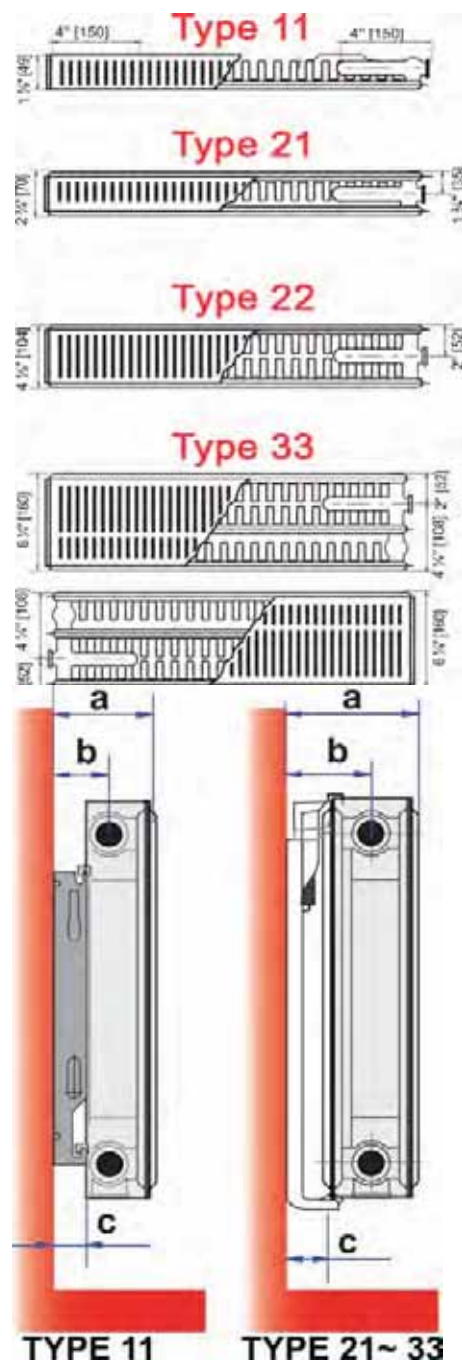

Vertical

20	1500	400	59"	15 3/4"	3 1/4"	2930	422.85
20	1500	600	59"	23 5/8"	3 1/4"	4696	778.70
20	1800	400	70 7/8"	15 3/4"	3 1/4"	5262	445.00
20	1800	600	70 7/8"	23 5/8"	3 1/4"	7407	815.45

Type	A Inch mm	B Inch mm	C Inch mm
11 Narrow	3 1/8" 79	1 3/4" 44	1 1/8" 30
11 Wide	3 3/4" 94	2 3/8" 59	1 1/4" 45
21	3 3/8" 100	2 1/2" 65	1 1/8" 30
22	5 1/4" 134	3 1/4" 82	1 1/8" 30
33 Right	7 1/2" 190	3 1/4" 82	1 1/8" 30
33 Left	7 1/2" 190	5 1/2" 138	1 1/8" 30