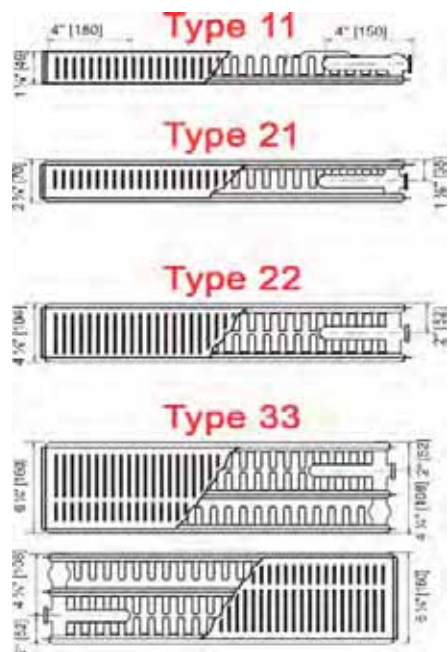

TYPE	HEIGHT mm	WIDTH mm	HEIGHT inch	WIDTH inch	DEPTH inch	BTU Output @180° F AWT	List Price US $
Integral							
11	500	400	19 5/8"	15 3/4"	2 1/2"	1437	161.50
11	500	600	19 5/8"	23 5/8"	2 1/2"	2156	178.65
11	500	700	19 5/8"	27 1/2"	2 1/2"	2515	195.95
11	500	900	19 5/8"	35 3/8"	2 1/2"	3233	212.85
11	500	1000	19 5/8"	39 3/8"	2 1/2"	3593	230.60
11	600	600	23 5/8"	23 5/8"	2 1/2"	2493	194.95
11	600	700	23 5/8"	27 1/2"	2 1/2"	2909	215.95
11	700	700	27 1/2"	27 1/2"	2 1/2"	3229	255.10
11	700	900	27 1/2"	35 3/8"	2 1/2"	4151	283.70
21	300	400	11 3/4"	15 3/4"	2 3/4"	1382	167.35
21	300	700	11 3/4"	27 1/2"	2 3/4"	2418	216.10
21	300	900	11 3/4"	35 3/8"	2 3/4"	3109	223.45
21	300	1000	11 3/4"	39 3/8"	2 3/4"	3455	260.50
21	300	1200	11 3/4"	47 1/4"	2 3/4"	4146	297.60
21	300	1500	11 3/4"	59"	2 3/4"	5182	336.05
21	300	1800	11 3/4"	70 7/8"	2 3/4"	6218	386.90
21	300	2400	11 3/4"	94 1/2"	2 3/4"	8291	484.50
21	300	3000	11 3/4"	118 1/8"	2 3/4"	10364	582.10
21	400	400	15 3/4"	15 3/4"	2 3/4"	1748	175.20
21	400	600	15 3/4"	23 5/8"	2 3/4"	2622	201.60
21	400	700	15 3/4"	27 1/2"	2 3/4"	3059	228.00
21	400	900	15 3/4"	35 3/8"	2 3/4"	3933	243.15
21	400	1000	15 3/4"	39 3/8"	2 3/4"	4370	280.75
21	500	400	19 5/8"	15 3/4"	2 3/4"	2093	181.95
21	500	600	19 5/8"	23 5/8"	2 3/4"	3139	209.60
21	500	700	19 5/8"	27 1/2"	2 3/4"	3662	236.70
21	500	900	19 5/8"	35 3/8"	2 3/4"	4708	264.35
21	500	1000	19 5/8"	39 3/8"	2 3/4"	5231	291.65
21	500	1500	19 5/8"	59"	2 3/4"	7847	373.80
21	500	1800	19 5/8"	70 7/8"	2 3/4"	9417	436.45
21	600	400	23 5/8"	15 3/4"	2 3/4"	2420	195.05
21	600	600	23 5/8"	23 5/8"	2 3/4"	3630	227.25
21	600	700	23 5/8"	27 1/2"	2 3/4"	4235	258.95
21	600	900	23 5/8"	35 3/8"	2 3/4"	5446	291.10
21	600	1000	23 5/8"	39 3/8"	2 3/4"	6051	322.95
21	600	1200	23 5/8"	47 1/4"	2 3/4"	7261	354.95
21	600	1500	23 5/8"	59"	2 3/4"	9076	418.95
21	700	1000	27 1/2"	39 3/8"	2 3/4"	6601	384.10

Note: Stock items in white (RAL 9016). Please consult technical price sheet for other color options. Allow 8-10 weeks for delivery of special orders.