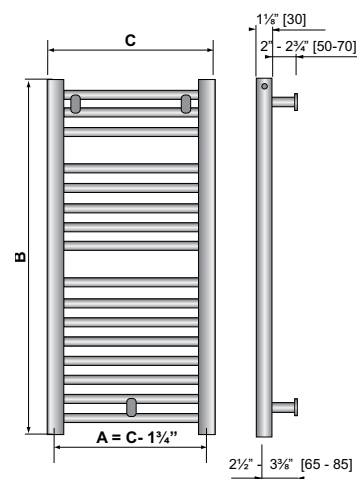

A = center-to-center connections
= **C** - 1 $\frac{3}{4}''$
B = height
C = length

Note: Stock items in white (RAL 9016). The additional cost for color is $ 150.00 per radiator.
Please consult technical price sheet for other colors options, allow 8-10 weeks for special orders

Stock in USA