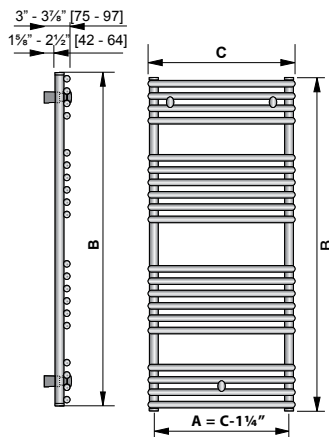

TYPE	Width		Height		center-to-center connections		BTU Output 200/160/68°F	Watt Δ50°K	List Price US $
	C inch	B inch	C mm	B mm	A inch	A mm			
Baccara white									
BA0508WA	19 5/8"	29 1/2"	500	750	18 1/4"	465	1771	395	352.25
BA0509WA	19 5/8"	35 3/8"	500	900	18 1/4"	465	2193	489	394.50
BA0512WA	19 5/8"	47 1/4"	500	1200	18 1/4"	465	2699	602	467.50
BA0515WA	19 5/8"	59"	500	1500	18 1/4"	465	3372	752	546.00
BA0518WA	19 5/8"	68 7/8"	500	1750	18 1/4"	465	4529	1010	647.50
BA0608WA	23 5/8"	29 1/2"	600	750	22 1/4"	565	2045	456	395.75
BA0609WA	23 5/8"	35 3/8"	600	900	22 1/4"	565	2534	565	449.95
BA0612WA	23 5/8"	47 1/4"	600	1200	22 1/4"	565	3107	693	488.75
BA0615WA	23 5/8"	59"	600	1500	22 1/4"	565	3883	866	595.60
BA0618WA	23 5/8"	68 7/8"	600	1750	22 1/4"	565	5246	1170	675.90
Baccara chrome									
BA0508WAC	19 5/8"	29 1/2"	500	750	18 1/4"	465	1386	309	723.75
BA0509WAC	19 5/8"	35 3/8"	500	900	18 1/4"	465	1717	383	793.95
BA0512WAC	19 5/8"	47 1/4"	500	1200	18 1/4"	465	2108	470	941.25
BA0515WAC	19 5/8"	59"	500	1500	18 1/4"	465	2637	588	1,041.95
BA0518WAC	19 5/8"	68 7/8"	500	1750	18 1/4"	465	3542	790	1,091.50
BA0608WAC	23 5/8"	29 1/2"	600	750	22 1/4"	565	1596	356	807.25
BA0609WAC	23 5/8"	35 3/8"	600	900	22 1/4"	565	1982	442	947.10
BA0612WAC	23 5/8"	47 1/4"	600	1200	22 1/4"	565	2430	542	999.50
BA0615WAC	23 5/8"	59"	600	1500	22 1/4"	565	3036	677	1,078.10
BA0618WAC	23 5/8"	68 7/8"	600	1750	22 1/4"	565	4103	915	1,146.90

A = center-to-center connections
= C - 1 1/4"
B = height
C = length

Note: Stock items in white (RAL 9016). The additional cost for color is $ 150.00 per radiator.
Please consult technical price sheet for other colors options, allow 8-10 weeks for special orders

Stock in USA