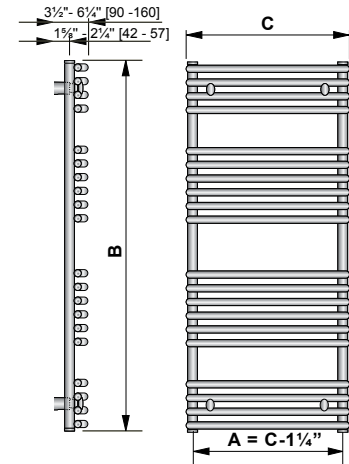

TYPE	Width		Height		center-to-center connections		BTU Output 200/160/68°F	Watt Δ50°K	List Price US $
	C inch	B inch	C mm	B mm	A inch	A mm			
Koba white									
BAB0508WA	19 5/8"	29 1/2"	500	750	18 1/4"	465	1771	395	430.25
BAB0509WA	19 5/8"	35 3/8"	500	900	18 1/4"	465	2193	489	472.25
BAB0512WA	19 5/8"	47 1/4"	500	1200	18 1/4"	465	2699	602	558.35
BAB0515WA	19 5/8"	59"	500	1500	18 1/4"	465	3372	752	611.95
BAB0518WA	19 5/8"	68 7/8"	500	1750	18 1/4"	465	4529	1010	709.95
BAB0608WA	23 5/8"	29 1/2"	600	750	22 1/4"	565	2045	456	460.40
BAB0609WA	23 5/8"	35 3/8"	600	900	22 1/4"	565	2534	565	541.50
BAB0612WA	23 5/8"	47 1/4"	600	1200	22 1/4"	565	3107	693	585.95
BAB0615WA	23 5/8"	59"	600	1500	22 1/4"	565	3883	866	644.30
BAB0618WA	23 5/8"	68 7/8"	600	1750	22 1/4"	565	5246	1170	740.80
Koba chrome									
BAB0508WAC	19 5/8"	29 1/2"	500	750	18 1/4"	465	1386	309	891.50
BAB0509WAC	19 5/8"	35 3/8"	500	900	18 1/4"	465	1717	383	950.75
BAB0512WAC	19 5/8"	47 1/4"	500	1200	18 1/4"	465	2108	470	1,124.10
BAB0515WAC	19 5/8"	59"	500	1500	18 1/4"	465	2637	588	1,208.95
BAB0518WAC	19 5/8"	68 7/8"	500	1750	18 1/4"	465	3542	790	1,293.50
BAB0608WAC	23 5/8"	29 1/2"	600	750	22 1/4"	565	1596	356	942.90
BAB0609WAC	23 5/8"	35 3/8"	600	900	22 1/4"	565	1982	442	1,044.65
BAB0612WAC	23 5/8"	47 1/4"	600	1200	22 1/4"	565	2430	542	1,197.75
BAB0615WAC	23 5/8"	59"	600	1500	22 1/4"	565	3036	677	1,297.10
BAB0618WAC	23 5/8"	68 7/8"	600	1750	22 1/4"	565	4103	915	1,373.75